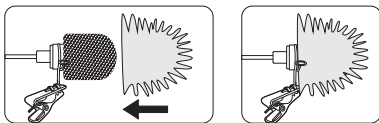

6. The use of steel wire clip

When in use, the steel wire clip can be fixed on the belt, clothes and so on.

7. The use of duct tape

When in use, you can fix the microphone and wire with the supplied duct tape.

Tips and trouble setting

1. Please full charge the Aputure A.lav the first time you use it.
2. Please avoid using this product when charging.
3. When not in use, it is recommended to save the lavalier and microphone control module separately for saving battery power.
4. Some recording software for reasons of their own settings, you must open the recording software first when using, then connect the phone or tablet to record.
5. The A.lav is compatible with IOS systems and most of the android system phones and tablets, for reasons of their own settings, some android phones (for example : Huawei honor 6, Mate7, P8, Sony Z3 etc.) are not compatible.