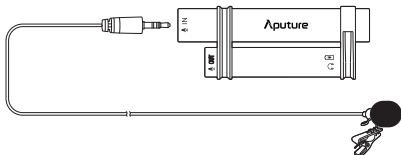

2. Lavalier connection

Insert the lavalier plug into the audio input port of microphone control module, and the green light indicates ON.

3. Connect recording equipment for recording

You can use different recording adapter cable to connect different recording equipment for recording.