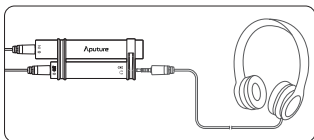

## 2. Lavalier connection

Insert the lavalier plug into the audio input port of microphone control module, and the green light indicates ON.

## 3. Connect recording equipment for recording

You can use different recording adapter cable to connect different recording equipment for recording.

*\* If operating improper or connection error, the product may start circuit protection and dormancy, then it need to be activated by recharging before using again.*

#### 4. Recording and monitoring

When recording with a mobile phone or tablet, you can connect headphone through charge and monitor port to achieve playback monitor, if the recording software support, but also to achieve real-time monitoring.