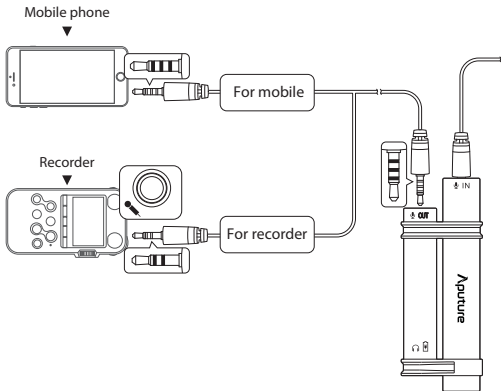

* If operating improper or connection error, the product may start circuit protection and dormancy, then it need to be activated by recharging before using again.